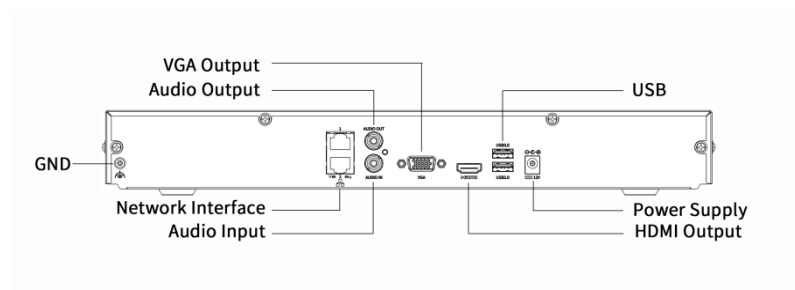

Dimensions

Accessories

RM-1U-380

2 HDD 1U NVR Rack Mount

Rear Panel

Unlimited New View

Zhejiang Uniview Technologies Co., Ltd.

<http://www.uniview.com>