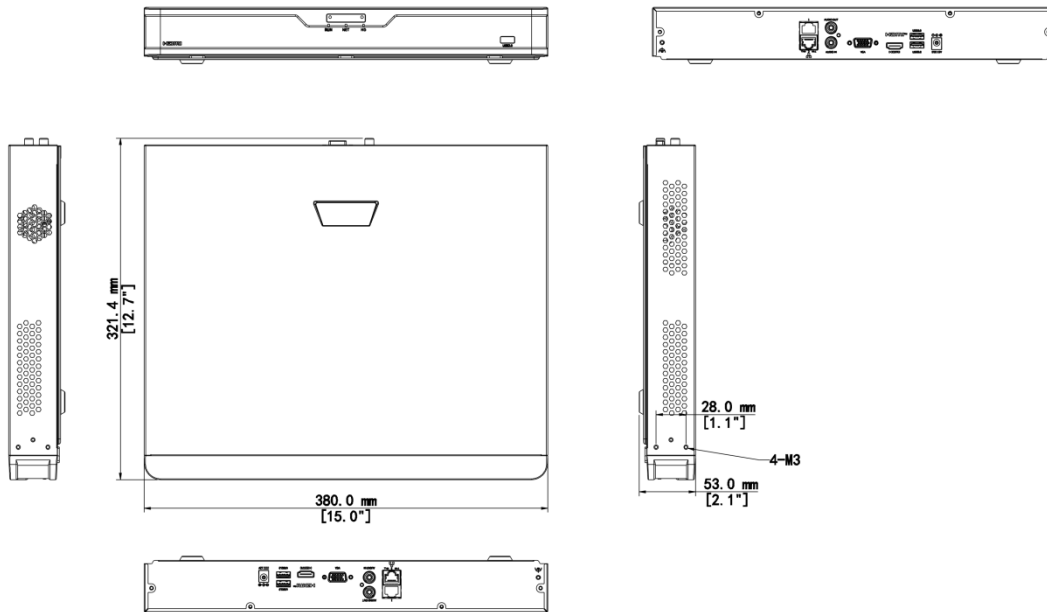

Accessories

RM-1U-380

2 HDD 1U NVR Rack Mount

Rear Panel